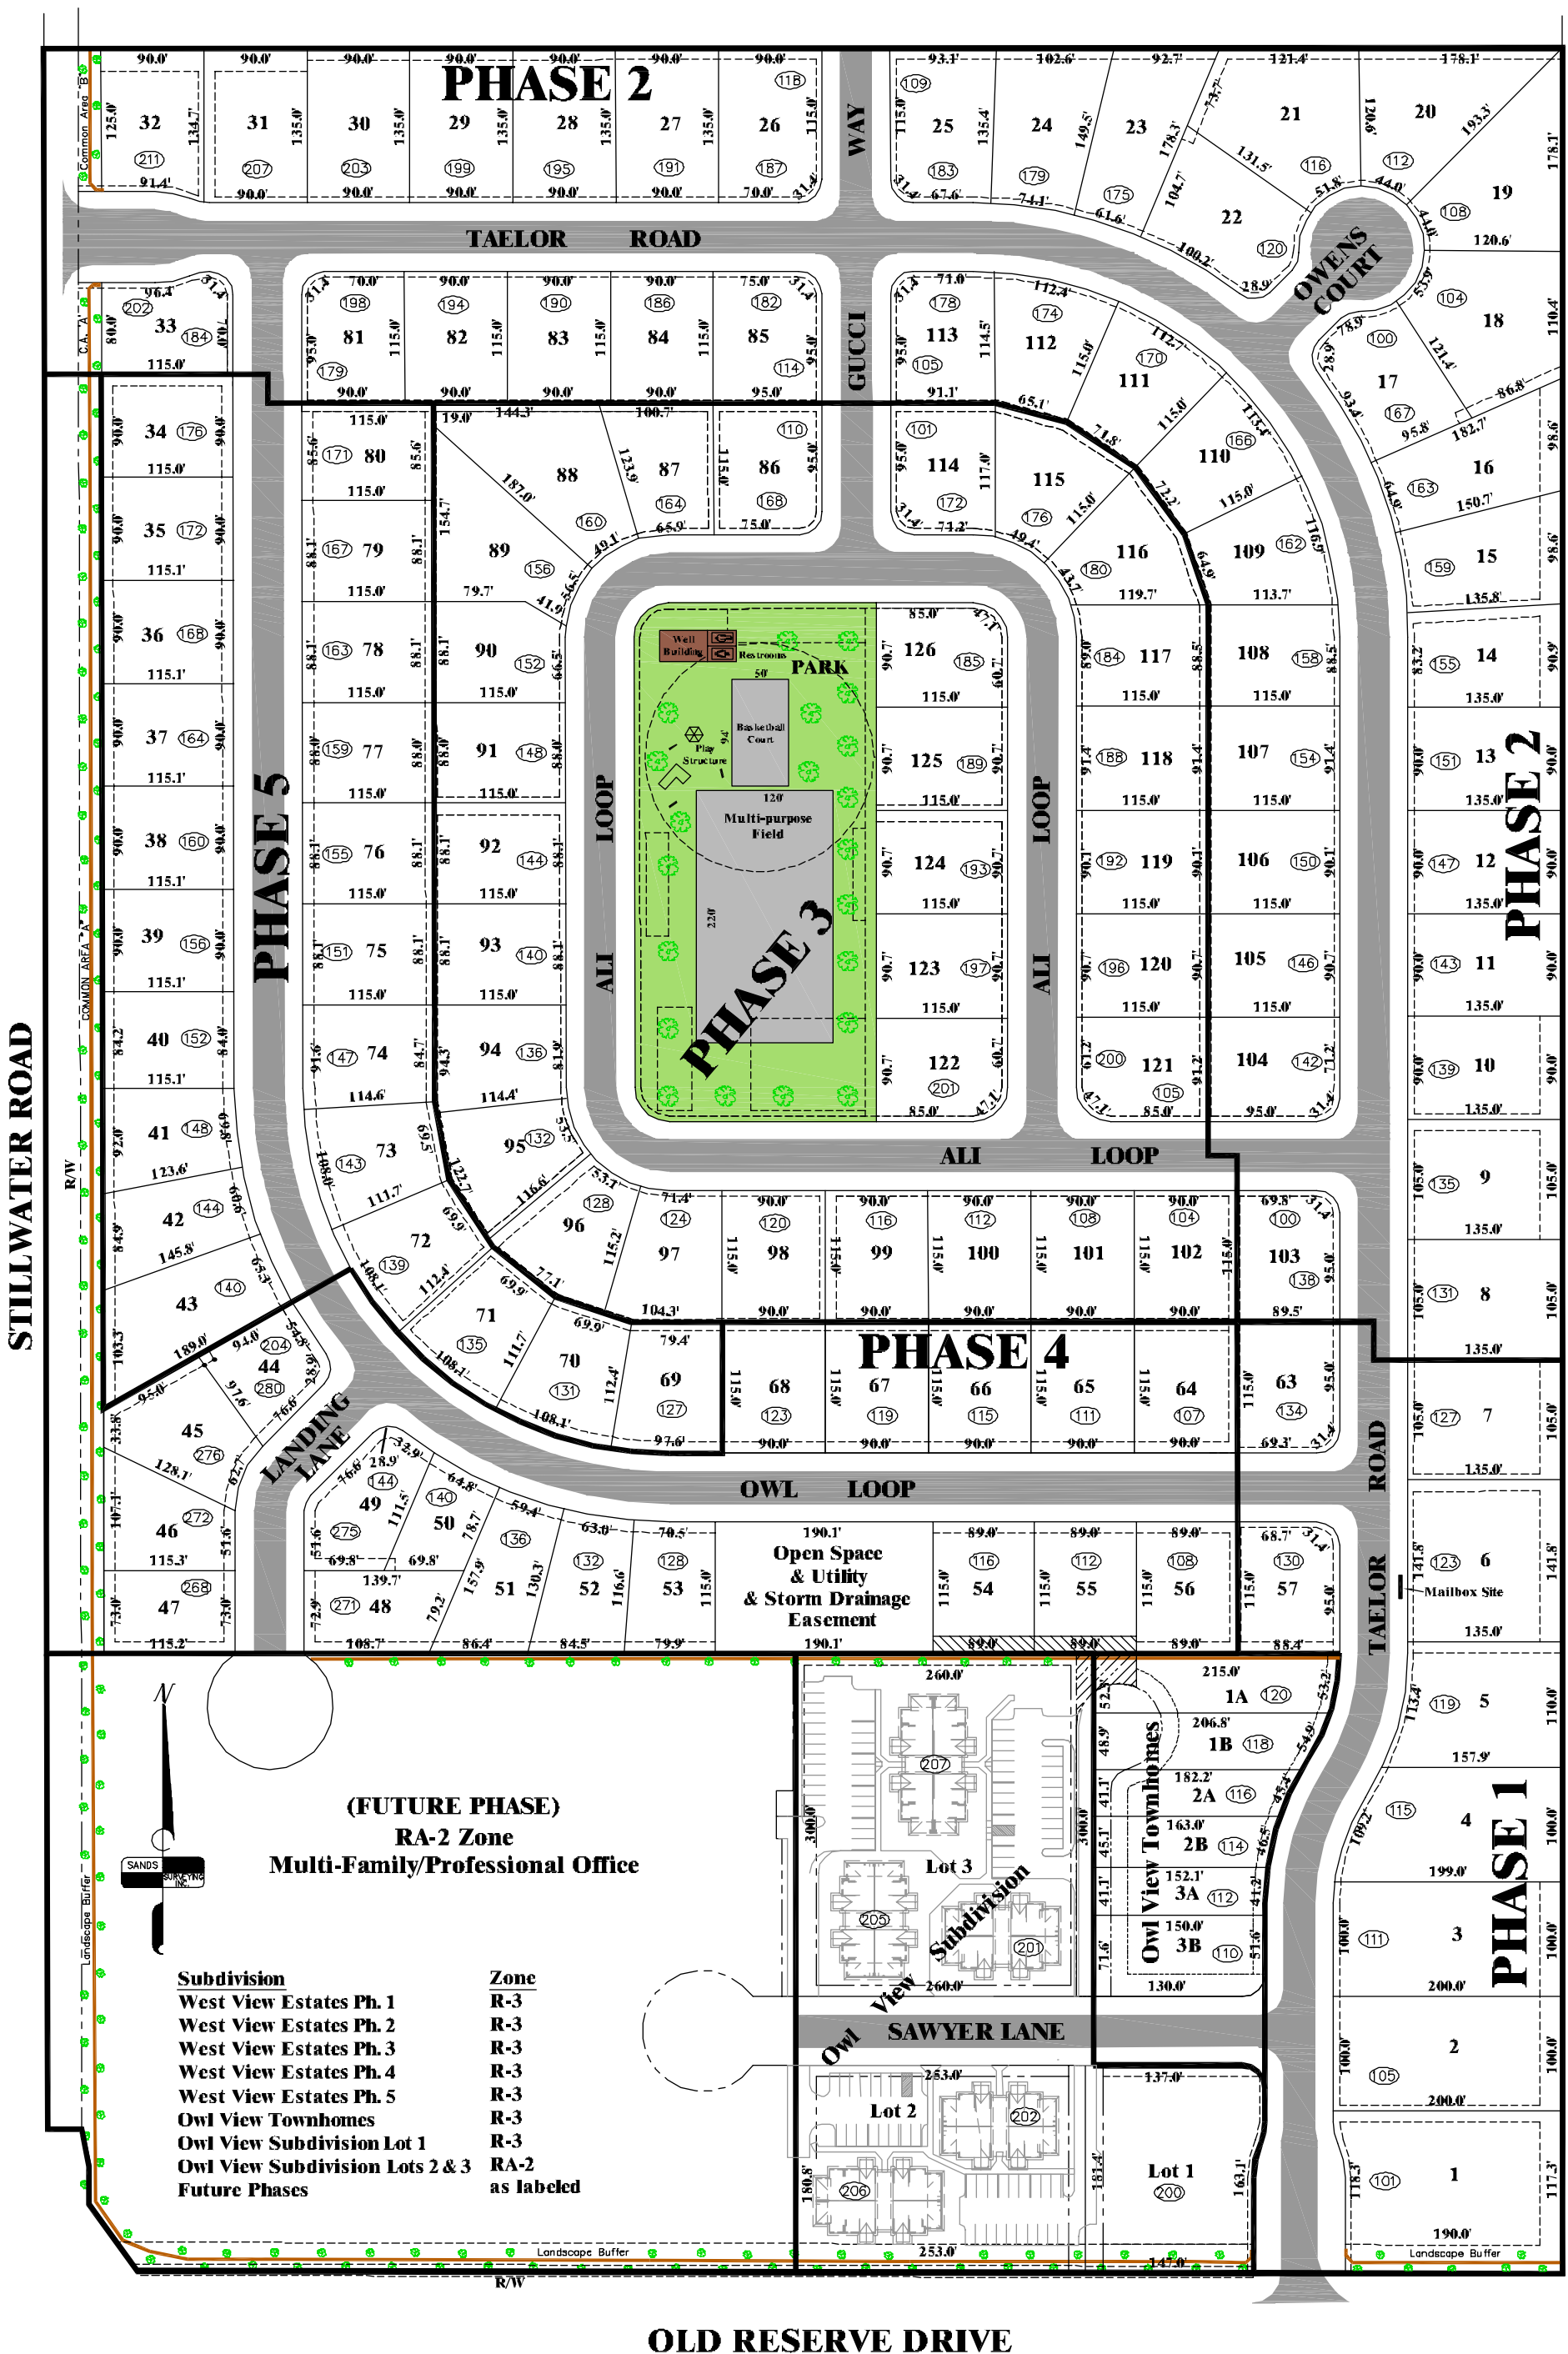

WEST VIEW ESTATES

(FUTURE PHASE)
RA-2 Zone
Multi-Family/Professional Office

Subdivision	Zone
West View Estates Ph. 1	R-3
West View Estates Ph. 2	R-3
West View Estates Ph. 3	R-3
West View Estates Ph. 4	R-3
West View Estates Ph. 5	R-3
Owl View Townhomes	R-3
Owl View Subdivision Lot 1	R-3
Owl View Subdivision Lots 2 & 3	RA-2
Future Phases	as labeled

OLD RESERVE DRIVE

SCALE : 1" = 140'